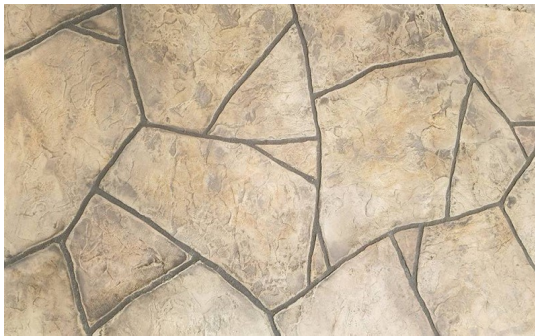

TRY THE REVOLUTIONARY PROLINE MAGNETIC STAMPS

Tougher tool with high flexibility, lightweight for less fatigue, 130sq' of stamping coverage per set, zero touch up work, just rotate and lock into place.