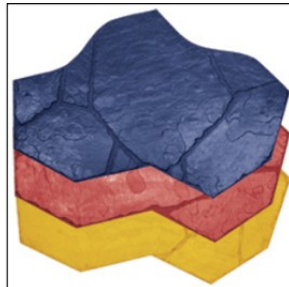

Sedona Flagstone Seamless Magnetic Set ***NEW**

SMP100-SET

Includes: 6 full mats (53”x53”), 1 half tool (53”x25”), 2 touch-up skins, 2 joint tools

Ashlar New England Slate
AS100 (24"x24")
A,B,C, Floppy
Touch-up Skin

Ashlar Lorenzo Travertine
AS1000 (40.5"x27.5")
A,B,C, Floppy
Touch-up Skin

Rotating Ashlar Italian Slate
AS600 (48"x48")
Mat, Floppy
Touch-up Skin

English Ashlar
AS900 (40.5"x30.5")
A,B, Floppy
Touch-up Skin

Running Bond Used Brick
BK200 (17"x36")
Mat, Floppy
Touch-up Skin

Castle Stone
RS180 (31"x54")
Mat, Floppy
Touch-up Skin

Arizona Flagstone
RS300 (36"x52")
A,B,C, Floppy
Touch-up Skin

Random Sandstone Hammered Edge
AS130 (34"x36")
Mat, Floppy
Touch-up Skin