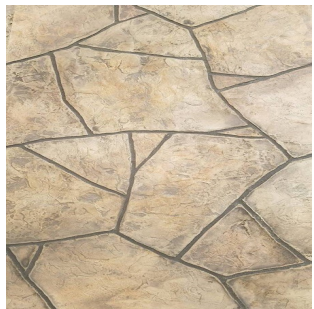

MAGNETIC SEAMLESS STAMPS

Monterey Ashlar Seamless Magnetic Set ***NEW**

SMP200-SET

Includes—6 full mats (53”x53”), 1 half tool (53”x25”), 2 touch-up skins, 2 joint tools

Appian Cobble Stone Random Seamless Magnetic Set ***NEW**

SMP500-SET

Includes—6 full mats (53”x41”), 2 touch-up skins, 1 chisel

Napa Random Stone—Hammered Edge Seamless Magnetic Set ***NEW**

SMP120-SET

Includes—6 full mats (53”x53”), 1 half tool (53”x25”), 2 touch-up skins, 1 chisel

Sedona Flagstone Seamless Magnetic Set ***NEW**

SMP100-SET

Includes: 6 full mats (53”x53”), 1 half tool (53”x25”), 2 touch-up skins, 2 joint tools

Ashlar New England Slate
AS100 (24"x24")
A,B,C, Floppy
Touch-up Skin