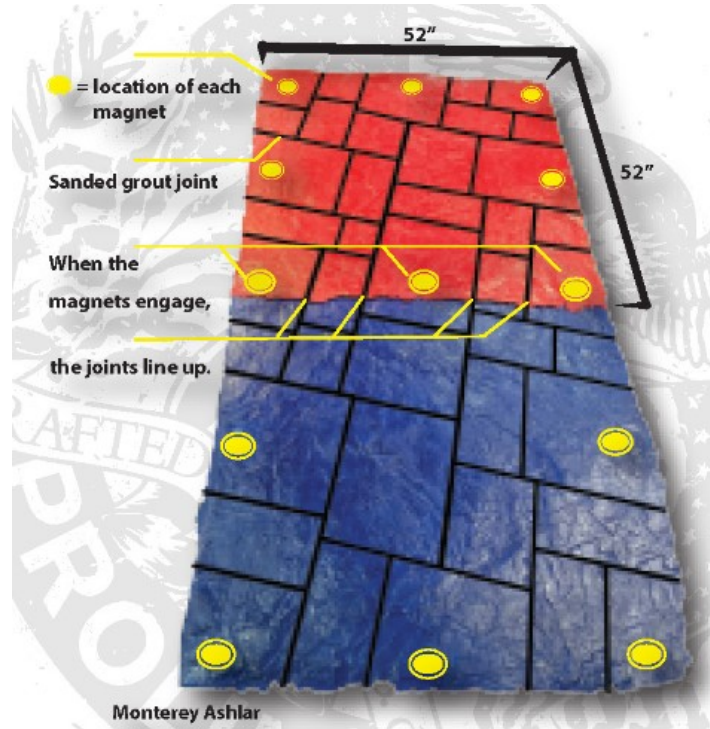

SALES * SERVICE * RENTALS

"Servicing Concrete Equipment For Over 50 Years"

RENTAL STAMPS AND ACCESSORIES

THE NEW PROLINE MAGNETIC STAMPS ARE HERE!

TRY THE REVOLUTIONARY PROLINE MAGNETIC STAMPS

Tougher tool with high flexibility, lightweight for less fatigue, 130sq' of stamping coverage per set, zero touch up work, just rotate and lock into place.

MAGNETIC SEAMLESS STAMPS

Monterey Ashlar Seamless Magnetic Set ***NEW**

SMP200-SET

Includes—6 full mats (53”x53”), 1 half tool (53”x25”), 2 touch-up skins, 2 joint tools

Appian Cobble Stone Random Seamless Magnetic Set ***NEW**

SMP500-SET

Includes—6 full mats (53”x41”), 2 touch-up skins, 1 chisel

Napa Random Stone—Hammered Edge Seamless Magnetic Set ***NEW**

SMP120-SET

Includes—6 full mats (53”x53”), 1 half tool (53”x25”), 2 touch-up skins, 1 chisel

Sedona Flagstone Seamless Magnetic Set ***NEW**

SMP100-SET

Includes: 6 full mats (53”x53”), 1 half tool (53”x25”), 2 touch-up skins, 2 joint tools

Ashlar New England Slate
AS100 (24"x24")
A,B,C, Floppy
Touch-up Skin