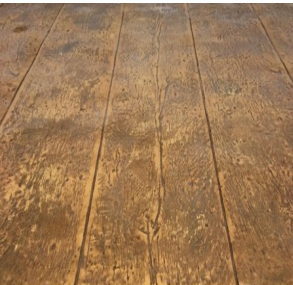

16" Reclaimed Timber Planks
BW1696 (A-E (3) sizes)
A-E, Floppy
Touch-up Skin